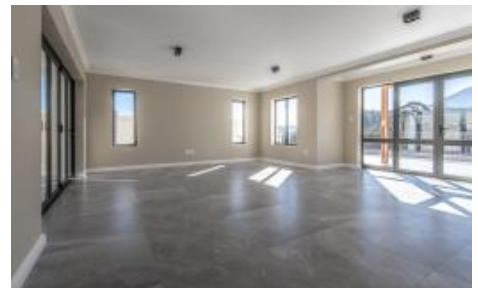

## Modern, North facing family home

**R 4 300 000**

**Web Reference 9423**

Exclusive new development. A Brand new home offering a contemporary lifestyle with panoramic views, privacy and tranquillity. Ready to move in. This house has been carefully designed with a modern look & feel. 2 bedrooms are North facing, the guest suite downstairs, with an open plan kitchen and living area. La Roche is currently being developed in Idas Valley, a small communal area that sits on the outskirts of the town of Stellenbosch. Only minutes away from neighbourhood shopping centre. Nearly 6 ha of private open space with a Conrad "The Caveman" Stoltz designed mountain-bike and walking trail.

Patio: 2 (One undercover)

House Size: ±246 m<sup>2</sup>

Bathrooms: 2

Entrance Hall

Lounge / Dining room

Study: Study / Pajama Lounge

Braai Area

Fireplace