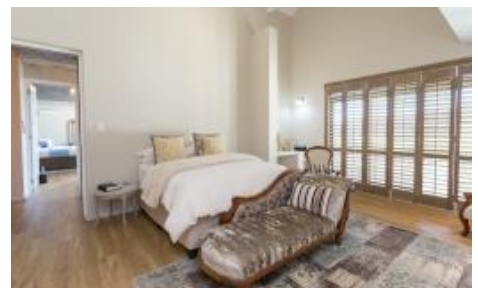

In a class of its own

R 19 750 000

Web Reference 8901

In a class of its own. Situated in the sought after Mostertsdrift area, this 5 en-suite bedroom architectural design with quality finishes is the perfect fit for a family home. This prestigious home offers an outstanding lifestyle just a minute away from schools. The north facing home with state of the art finishes is perfect for the entertainer or active family. Spacious inter-leading reception areas flows elegantly to outside areas. Enjoy a movie in your own home theatre or a private wine tasting in the wine cellar with its own distilled water.

#livestellenbosch #leefstellenbosch

Erf Extend: ±1054 m ²	House Size: ±755 m ²
Bedrooms: 4	Bathrooms: 6
Garages: 2	Entrance Hall
Guest Toilet	Indoor Braai Room
Laundry Area	Living Room
Lounge / Dining room	Patio
Scullery	Store Room
Study	Wine Cellar
Air conditioner	Braai Area Under Cover Stoep
Hans Grohe taps	Jacuzzi