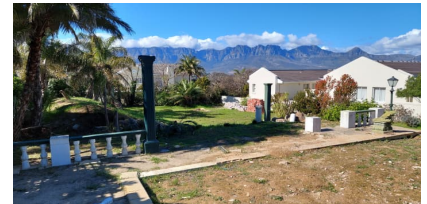

Somerset West

Vacant stand in sought after secure estate

R 2 290 000

Web Ref: 11034

This vacant stand is well-positioned to provide exquisite views of the surrounding Hottentots Holland and Helderberg mountains and of False Bay.

The stand has a prime location in an exclusive upmarket security estate in the sought-after La Concorde suburb of Somerset West. The estate only has 15 homes and is in close proximity to all amenities, such as schools, shopping centres, and highways. The Cape Town International Airport is within 30 minutes drive.

Approved building plans are already in place for a luxurious family home.

Rooms:

Plot Size: $\pm 802 \text{ m}^2$

Levy: R 1 200

Rates and Taxes: R 1 058

Hannes Seyffert

Telephone:

021 887 4740